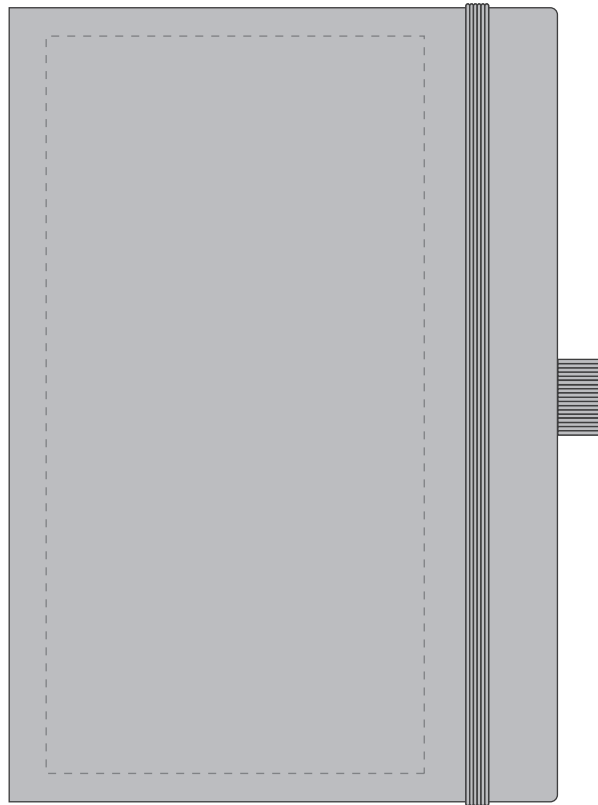

Your Ref:	Quantity:	Product Code: QS2445
Our Ref:	Version: 1	Product Colour: GREY

**PRINTING CONCERNS:****PRODUCT INFO:**

Please note that this product has Sustainability Markings that are not visible from this perspective

We stock this item in the following colours

**PANTONE REFERENCE(S)**

 Full Colour Transfer

ARTWORK SCALE 50%

-  CENTRED TO PRINT AREA
-  CENTRED TO NOTEBOOK

Product Image for visualisation  
- colours may vary

The dashed line is to demonstrate print area and will not appear on your printed item

**PLEASE NOTE:**

- All colours including print and product are for visual purposes only and should not be regarded as the actual colour of the product and print.
- Some products may vary from batch to batch and may differ from previous orders.
- The colour and texture of a product can also have an effect on the final print colour.
- By approving this order we accept that you understand these terms.

To proceed, please approve visual via the online system.

ARTWORK SCALE 100%

Max print area: 100mm x 195mm